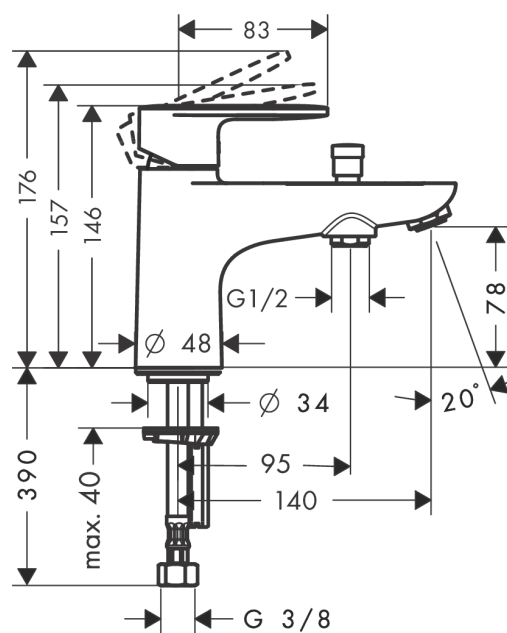

Vernis Blend
Single lever bath and shower mixer Monotrou with 2 flow rates
 Surfaces: **Chrome** Article Number: **71446000**

Description

product features

- 2 functions
- projection 140 mm
- connection type: G 3/8 connections
- spray type mixer: normal spray
- maximum flow rate at 3 bar: 20 l/min
- ceramic cartridge with Eco handle position for 2 flow rates
- temperature limitation adjustable
- diverter with automatic resetting
- intrinsically safe against backflow
- suitable for continuous flow water heaters
- connection dimension: DN15

Product image

Scale drawing

Flowchart